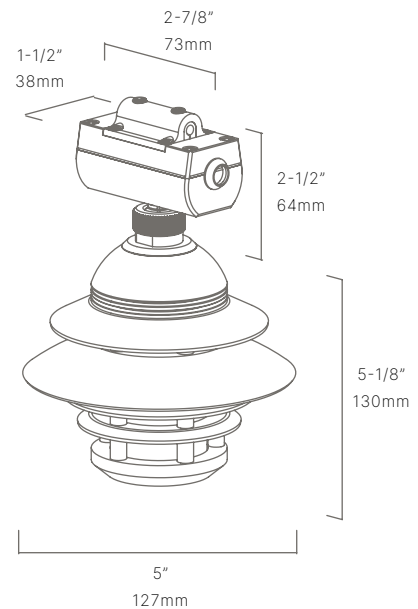

- Cree LED™ XLAMP® Extreme High Power (XHP)
- Thermally Integrated® w/ Copper Core Technology®
- Solid brass and copper construction
- Ideal for trees, patios and architectural features

CONFIGURATOR:

RCS751105	LED	FINISH
	<input type="text"/>	<input type="text"/>
() = Most common configuration	(2708) 2700K 8W (3008) 3000K 8W	(NAT) Natural Brass (BLP) Bronze Living Patina (BLPX) Extra Dark BLP (NI) Nickel PVD

AVAILABLE FINISHES:

NAT
Natural Brass/
Copper

BLP
Bronze Living
Patina

BLPX
Extra Dark Bronze
Living Patina

NI
Nickel PVD

FIXTURE DIMENSIONS	L5-1/8" x D5"
LIGHT SOURCE	Integrated LED
COLOR TEMPERATURES	2700K, 3000K
WATTAGES	8W
CRI (RA)	80 CRI
VOLTAGE	12V
DELIVERED LUMENS	205lm (3000K)
DIMMABLE	Yes, Dim to <10% via Transformer
DRIVER	Yes, 12V Integral Constant Current
TRANSFORMER	No, 12V AC/DC Transformer Required
MOUNT	Included J-Box
FINISH	Included Natural
MATERIAL	Brass & Copper
LOCATION	Exterior Wet
CERTIFICATIONS	UL, IP66, IP67, Dark Sky
HOW TO SPECIFY	Call 760.931.2910