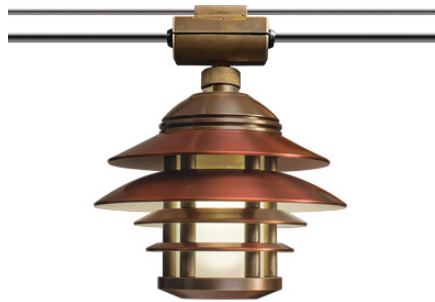

AURORALIGHT

PROJECT: _____

SKU #: _____

TYPE: _____

EQUINOX

RCS751105

The Moonlighter series of LED pendant luminaires is the latest addition to our growing line of innovative and exquisite down lighting. This luminaire is ideal for creating ambient lighting in intimate outdoor spaces.

- Cree LED™ XLAMP® Extreme High Power (XHP)
- Thermally Integrated® w/ Copper Core Technology®
- Solid brass and copper construction
- Ideal for trees, patios and architectural features

CONFIGURATOR:

RCS751105	LED	FINISH
	<input type="text"/>	<input type="text"/>
() = Most common configuration	(2708) 2700K 8W (3008) 3000K 8W	(NAT) Natural Brass (BLP) Bronze Living Patina (BLPX) Extra Dark BLP (NI) Nickel PVD

AVAILABLE FINISHES:

NAT
Natural Brass/
Copper

BLP
Bronze Living
Patina

BLPX
Extra Dark Bronze
Living Patina

NI
Nickel PVD

FIXTURE DIMENSIONS	L5-1/8" x D5"
LIGHT SOURCE	Integrated LED
COLOR TEMPERATURES	2700K, 3000K
WATTAGES	8W
CRI (RA)	80 CRI
VOLTAGE	12V
DELIVERED LUMENS	205lm (3000K)
DIMMABLE	Yes, Dim to <10% via Transformer
DRIVER	Yes, 12V Integral Constant Current
TRANSFORMER	No, 12V AC/DC Transformer Required
MOUNT	Included J-Box
FINISH	Included Natural
MATERIAL	Brass & Copper
LOCATION	Exterior Wet
CERTIFICATIONS	UL, IP66, IP67, Dark Sky
HOW TO SPECIFY	Call 760.931.2910